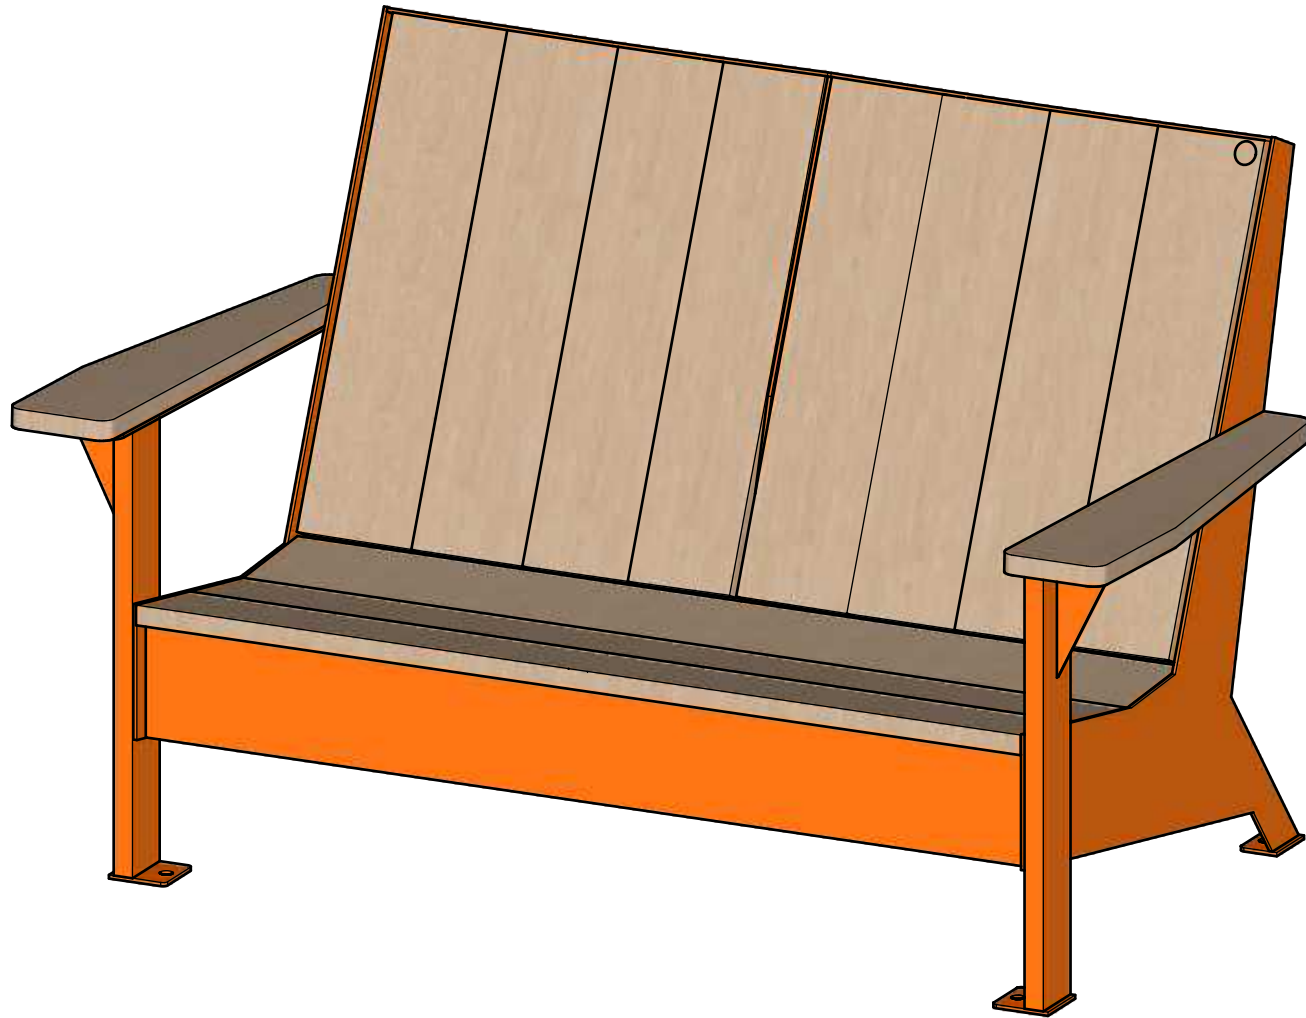

Wishbone

site furnishings

WISHBONE SITE FURNISHINGS

210-27090 GLOUCESTER WAY LANGLEY, BC

DWG. TITLE: JEM Love Seat without Centre Armrest

REVISION: 08.08.2024 R:2

MATERIAL:
ALUMINUM

DWG. NO.
DWSBB05052103

DRAWN BY:
G Presley

PATTERN NO.
N/A

MODEL NO.
JLSNA-64

SCALE:
AS SHOWN

SHEET:
2 OF 2

DATE:
23.08.2024